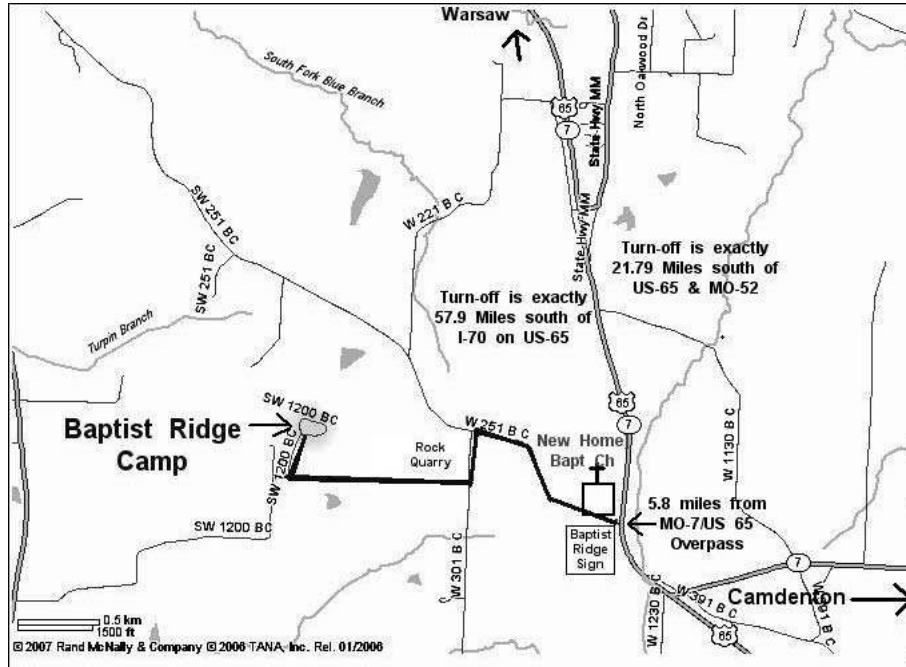

DIRECTIONS TO BAPTIST RIDGE CAMP

Baptist Ridge Camp is located south of Warsaw, Missouri, off Highway 65

From the north take Highway 65 South to Warsaw, continue approximately five (5) miles. You will turn right onto the road to New Home Baptist Church. **

From the south, if you are coming from Highway 7, you take Highway 7 to Highway 65. Go north on 65 approximately 1/8th mile. Turn left onto the road to New Home Baptist Church. **

** From New Home Baptist Church continue to follow the road to the lime quarry. Turn left at the lime quarry, this will be a gravel road, go to the next road and turn right, go to the top of the hill and turn right again at the Baptist Ridge Camp sign, and you are there!