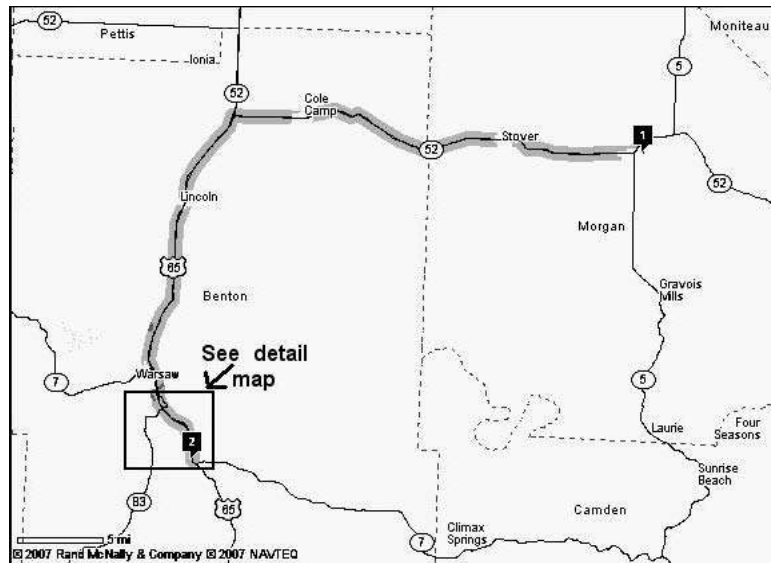

DIRECTIONS TO BAPTIST RIDGE CAMP

Baptist Ridge Camp is located south of Warsaw, Missouri, off Highway 65

From the north take Highway 65 South to Warsaw, continue approximately five (5) miles. You will turn right onto the road to New Home Baptist Church. **

From the south, if you are coming from Highway 7, you take Highway 7 to Highway 65. Go north on 65 approximately 1/8th mile. Turn left onto the road to New Home Baptist Church. **

** From New Home Baptist Church continue to follow the road to the lime quarry. Turn left at the lime quarry, this will be a gravel road, go to the next road and turn right, go to the top of the hill and turn right again at the Baptist Ridge Camp sign, and you are there!